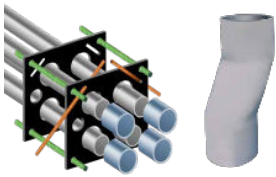

COMMERCIAL SOLUTIONS

- Wire Assemblies
- Qwik Duct
- Schedule 40/80 PVC Offsets
- Grid System Conduit